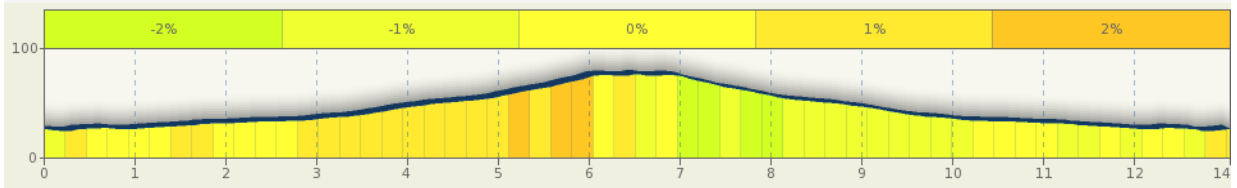

levation [Show elevation with grades](#)

<http://www.mapmyrun.com/routes/fullscreen/166084264/>