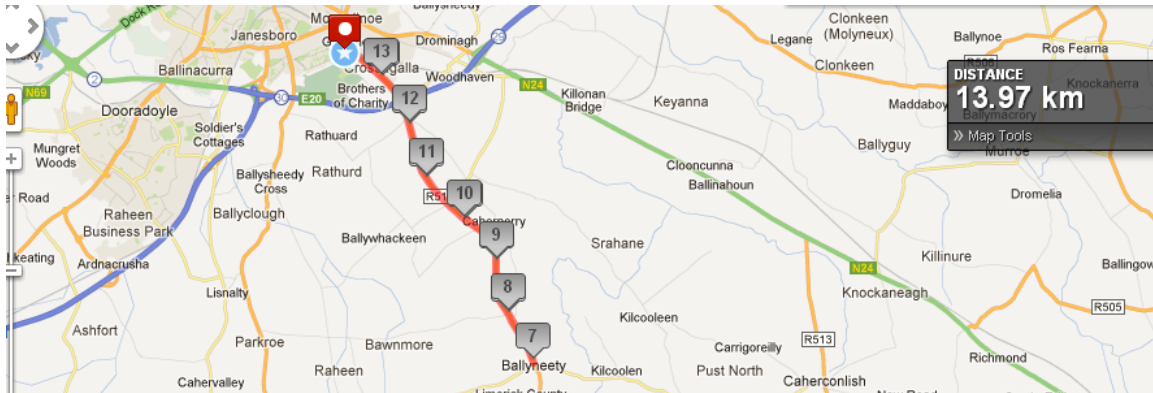

Limerick Duathlon Course

Race Name: Limerick Duathlon

Race Date: Sunday 21st February 2016

Race Location: St. Endas, Killmallock Road, Limerick

4k run – 14k cycle – 4 k run

Run Map

<http://www.mapmyrun.com/routes/fullscreen/166082278/>

Cycle Map

levation [Show elevation with grades](#)