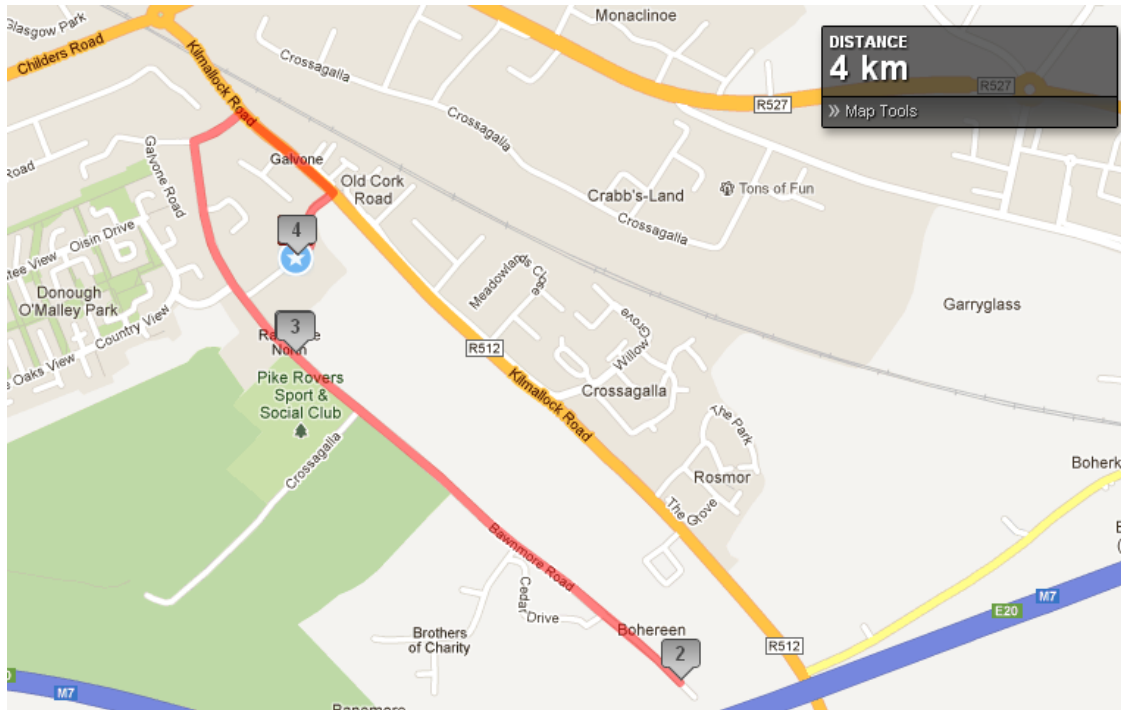

Limerick Duathlon Course

Race Name: Limerick Duathlon

Race Date: Sunday 21st February 2016

Race Location: St. Endas, Killmallock Road, Limerick

4k run – 14k cycle – 4 k run

Run Map

<http://www.mapmyrun.com/routes/fullscreen/166082278/>

Cycle Map

levation [Show elevation with grades](#)